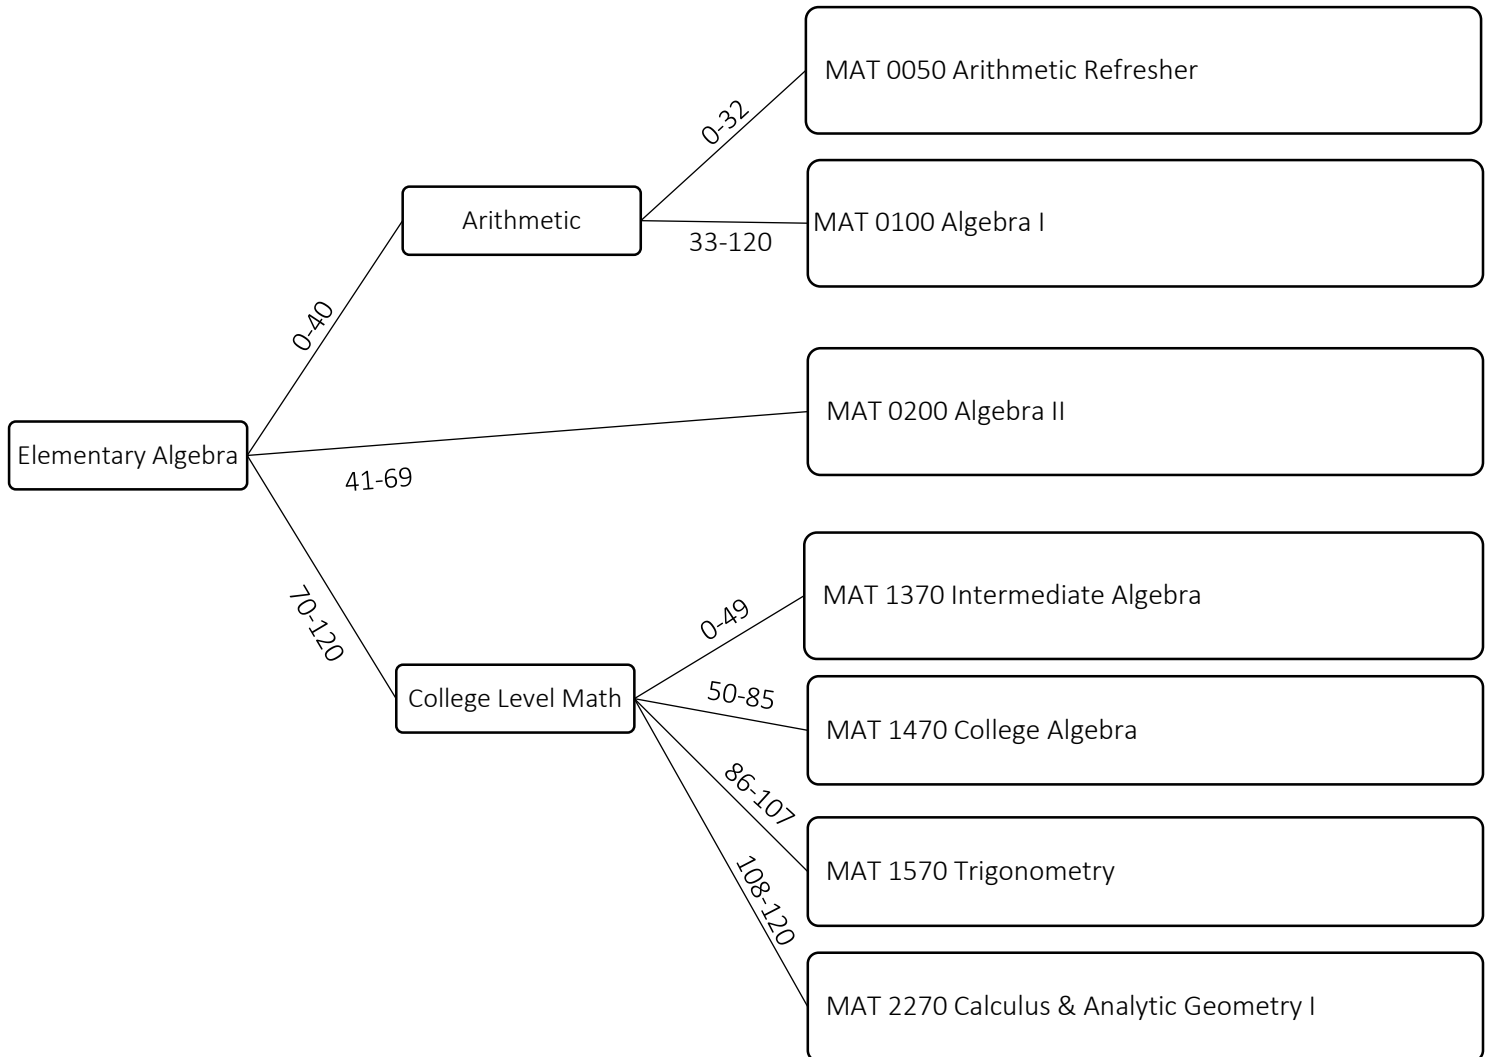

SINCLAIR COMMUNITY COLLEGE

Course Placement Recommendations (including ACCUPLACER, ACT, SAT, ALEKS, and COMPASS scores)*

MATH PLACEMENT

ACCUPLACER		ACT	SAT	ALEKS	COMPASS	Course Recommendation
Elementary Algebra	Arithmetic				ALGEBRA	
0-40	0-32	15	380-399	-	-	MAT 0050 Arithmetic Refresher
*Remediation Required, Check Arithmetic Score	33-120	16-18	400-459	-	-	MAT 0100 Algebra I *also satisfies prerequisites for MAT 1110, MAT 1125, and MAT 1130
41-69	College Level Math	19	460-479	-	-	MAT 0200 Algebra II *also satisfies prerequisites for MAT 1445 + MAT 0445 (co-requisite) and MAT 1450 + 0450 (co-requisite)
70-120 *Check College Level Math Score	0-49	20-21	480-519	-	-	MAT 1370 Intermediate Algebra *also satisfies prerequisites for MAT 1410, MAT 1445, MAT 1450, MAT 1460, and MAT 1470 + MAT 0470 (co-requisite) **student may start on College Level Math with ACT \geq 21 and/or SAT \geq 500
	50-85	22-24	520-579	46-60	\geq 52	MAT 1470 College Algebra *also satisfies prerequisites for MAT 1580 and MAT 2170 ** student may start on College Level Math with ALEKS score of 46 or higher and/or COMPASS score of 52 or higher
	86-107	25-26	580-619	61-75	-	MAT 1570 Trigonometry *also satisfies prerequisites for MAT 2160 and MAT 2570
	108-120	\geq 27	\geq 620	\geq 76	-	MAT 2270 Calculus & Analytic Geometry I

ENGLISH PLACEMENT

ACCUPLACER (WritePlacer)	ACT	SAT	Course Recommendation
0-1	-	-	English Readiness (ABLE Program)
2	-	-	DEV 0015 Integrated Developmental Reading & Writing I
3	-	-	DEV 0035 Integrated Developmental Reading & Writing II
4-8	\geq 18	\geq 430	ENG 1101 English Composition I *ACCUPLACER score of 7 or 8 may be successful in Honors course

SINCLAIR COMMUNITY COLLEGE

ACCUPLACER Flow Chart*

*See opposite side for equivalent course recommendations based on placement. Students start on Elementary Algebra and can move to Arithmetic or College Level Math based on their Elementary Algebra score.